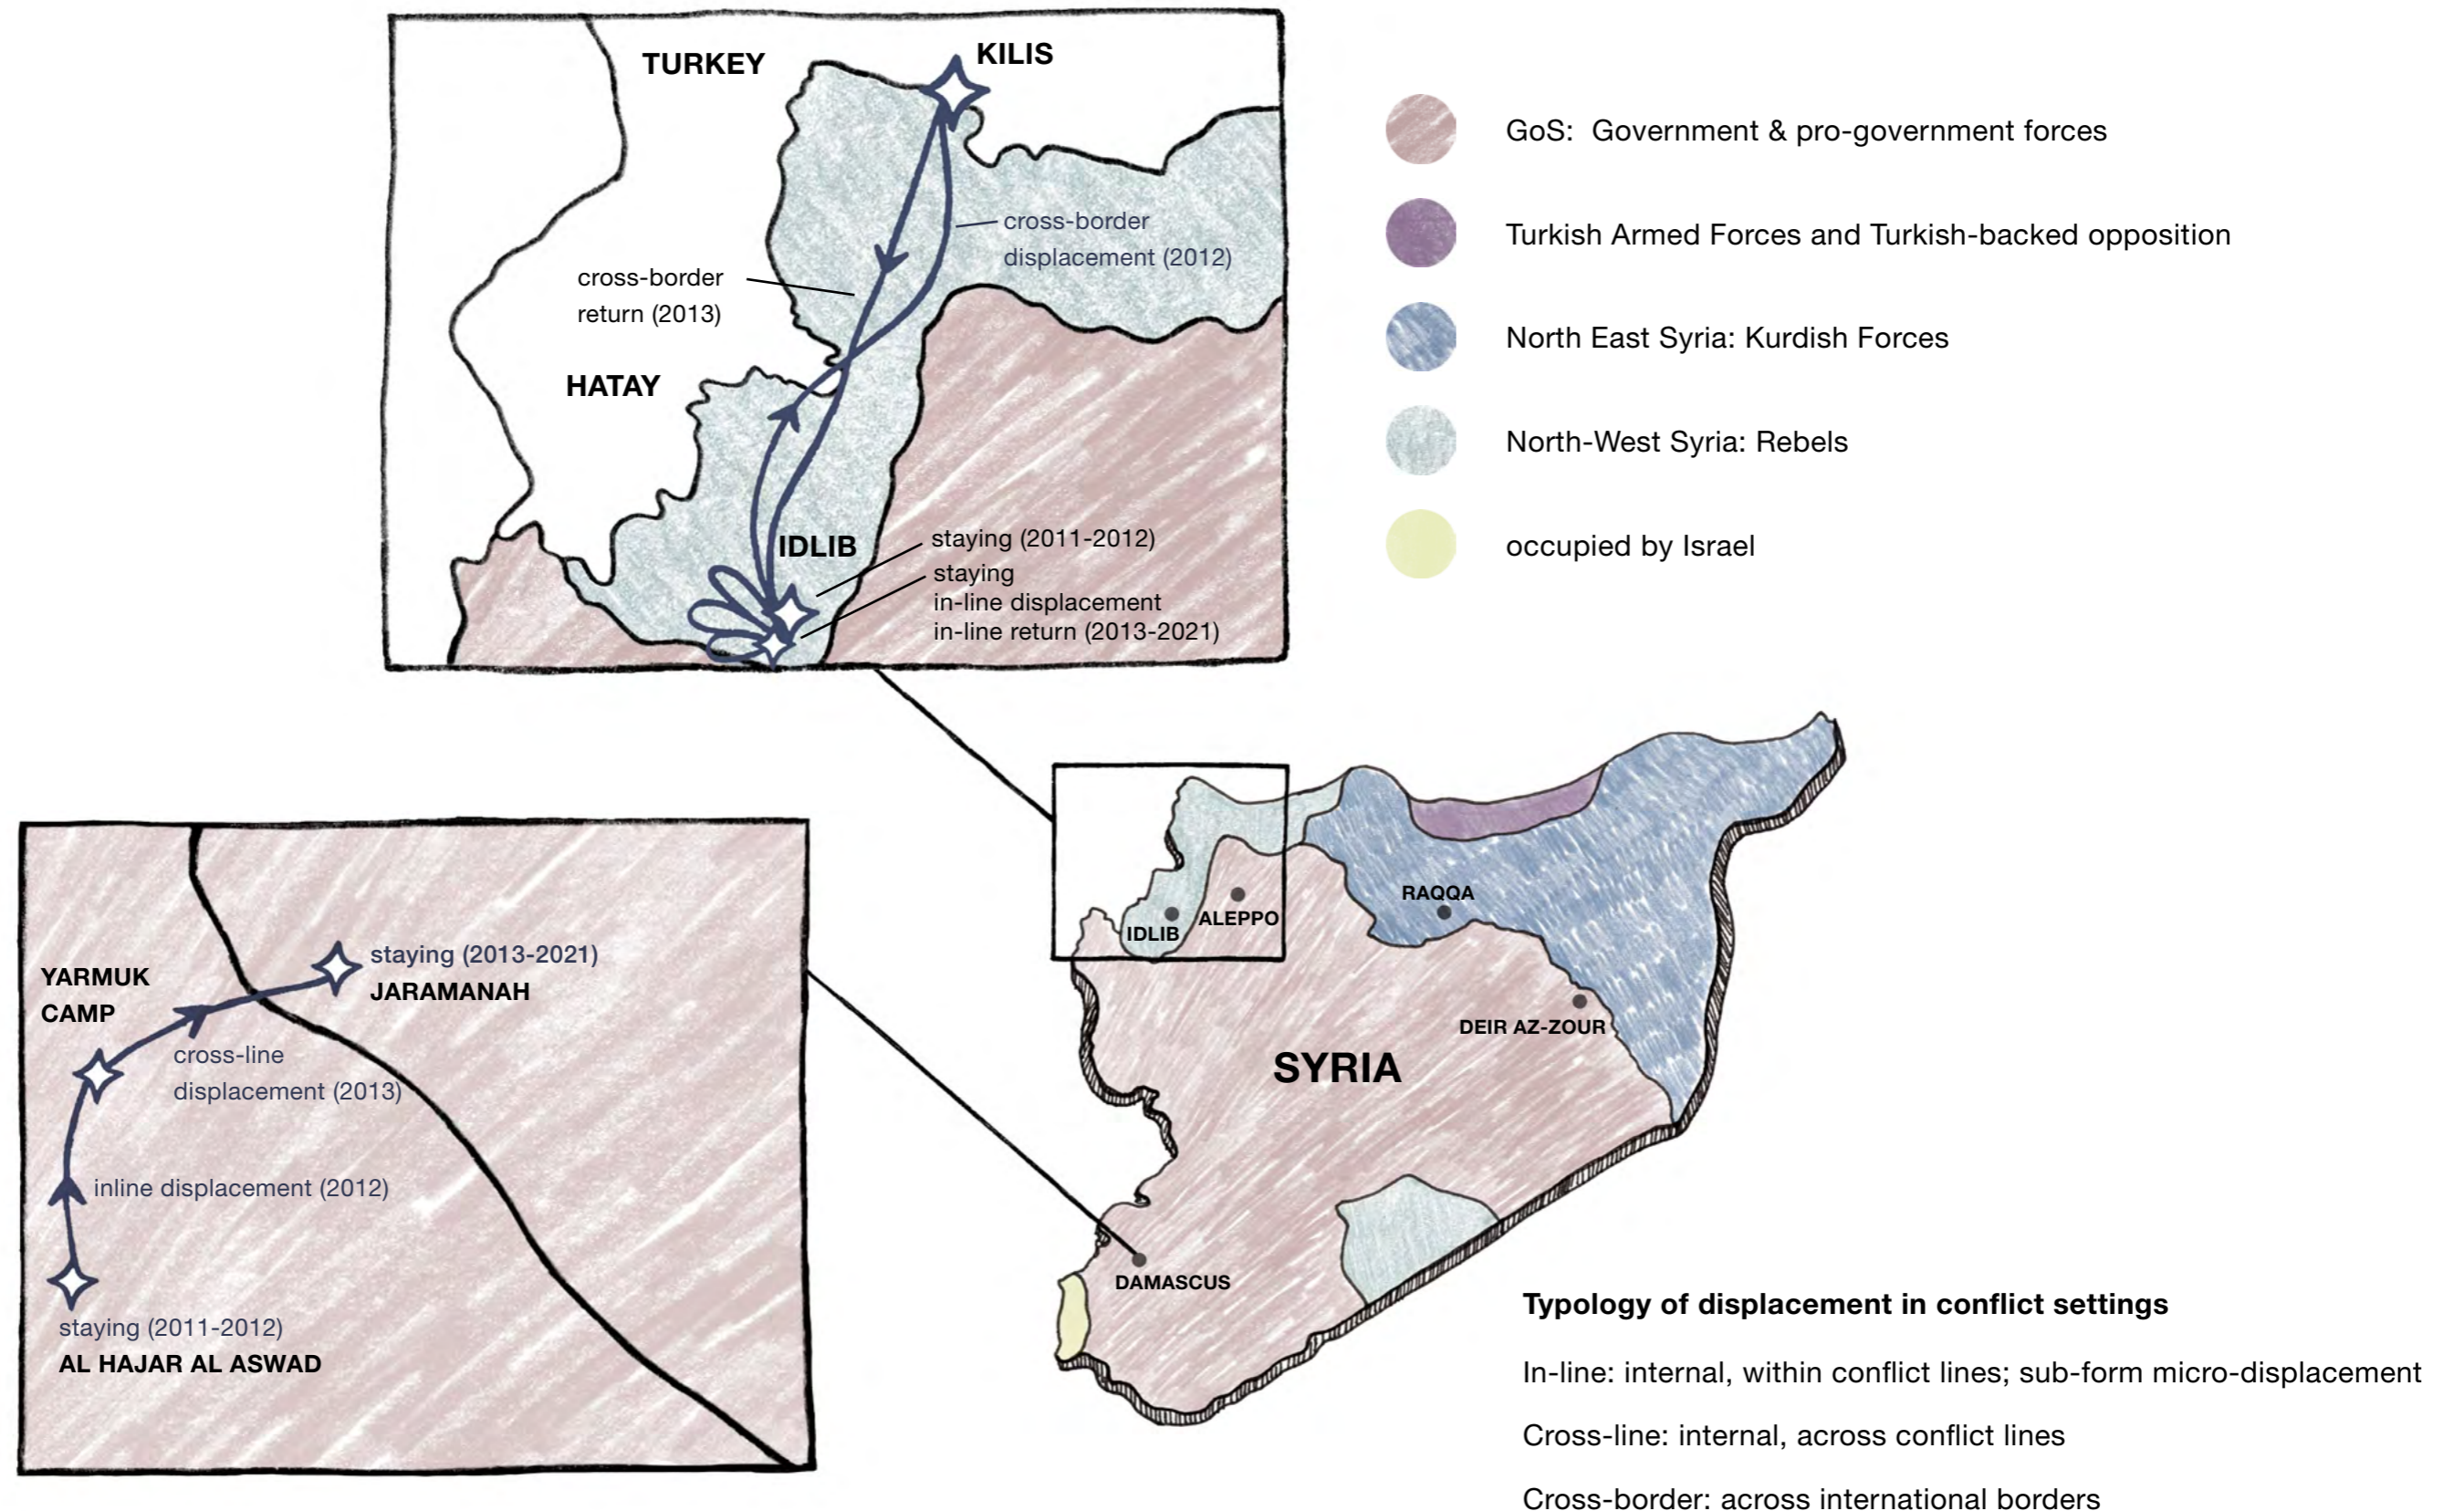

(IM)MOBILITY TRAJECTORIES IN CONFLICT SETTINGS

- GoS: Government & pro-government forces
- Turkish Armed Forces and Turkish-backed opposition
- North East Syria: Kurdish Forces
- North-West Syria: Rebels
- occupied by Israel

Typology of displacement in conflict settings

- In-line: internal, within conflict lines; sub-form micro-displacement
- Cross-line: internal, across conflict lines
- Cross-border: across international borders